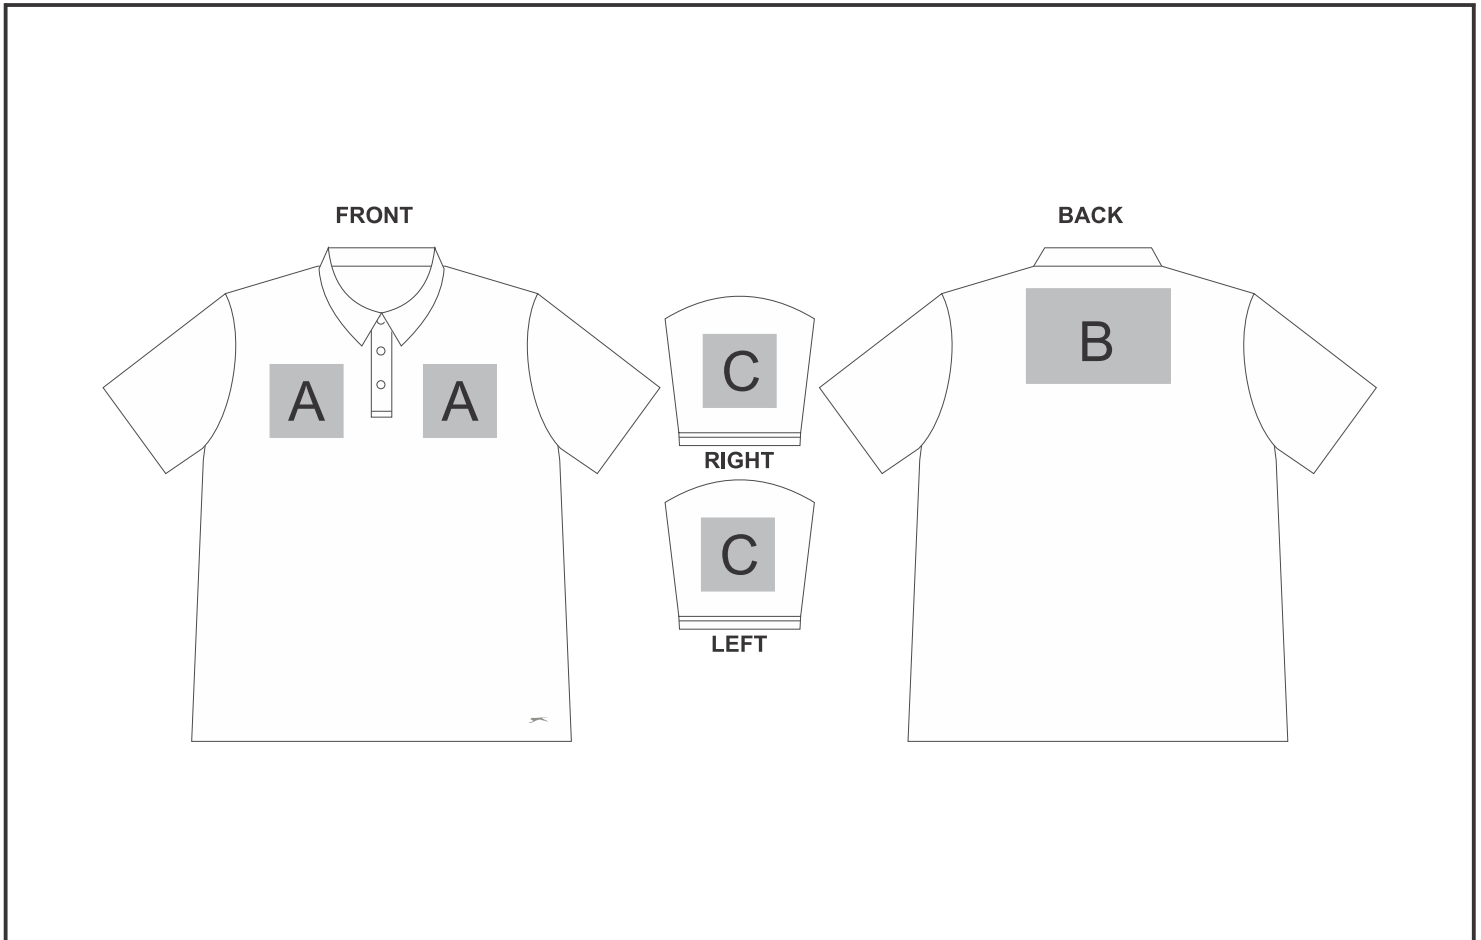

SLAZ-11421

Ladies Riviera Golf Shirt

Also available in

Check Logo24
guide and t's & c's

Need to know:

- Includes 1-Position Embroidery OR 1-Position Digital Transfer OR 1-Position Laser Engraving (setup fees apply)

- **DTC/EMB inclusive Parameters:** Left/Right Chest or Back = 100mm x 100mm

- Sublimation on White Only

- Laser colour: Tone to tone

- No Laser on Black garments.

Branding Options:

Position	Branding Method (Branding Code)	No. of Colours	Dimension
A	Embroidery (EM-CLOTHING)	N/A	100mm wide x 100mm high
A	Screen Print (SA)	6 Colours	100mm wide x 80mm high
A	Digital Transfer Clothing A6 (DTC-A6)	Full Colour	100mm wide x 100mm high
A	Laser Engraving (LG)	N/A	100mm wide x 80mm high
A	Sublimation (SUB-A)	Full Colour	100mm wide x 80mm high

B	Embroidery (EM-CLOTHING)	N/A	200mm wide x 200mm high
---	--------------------------	-----	-------------------------

B	Screen Print (SA)	6 Colours	260mm wide x 200mm high
B	Digital Transfer Clothing A6 (DTC-A6)	Full Colour	105mm wide x 148mm high
B	Digital Transfer Clothing A5 (DTC-A5)	Full Colour	210mm wide x 148mm high
B	Sublimation (SUB-A)	Full Colour	260mm wide x 200mm high

C	Embroidery (EM-CLOTHING)	N/A	50mm wide x 50mm high
C	Screen Print (SA)	6 Colours	60mm wide x 60mm high
C	Digital Transfer Clothing A6 (DTC-A6)	Full Colour	50mm wide x 50mm high
C	Laser Engraving (LG)	N/A	100mm wide x 60mm high
C	Sublimation (SUB-A)	Full Colour	60mm wide x 60mm high